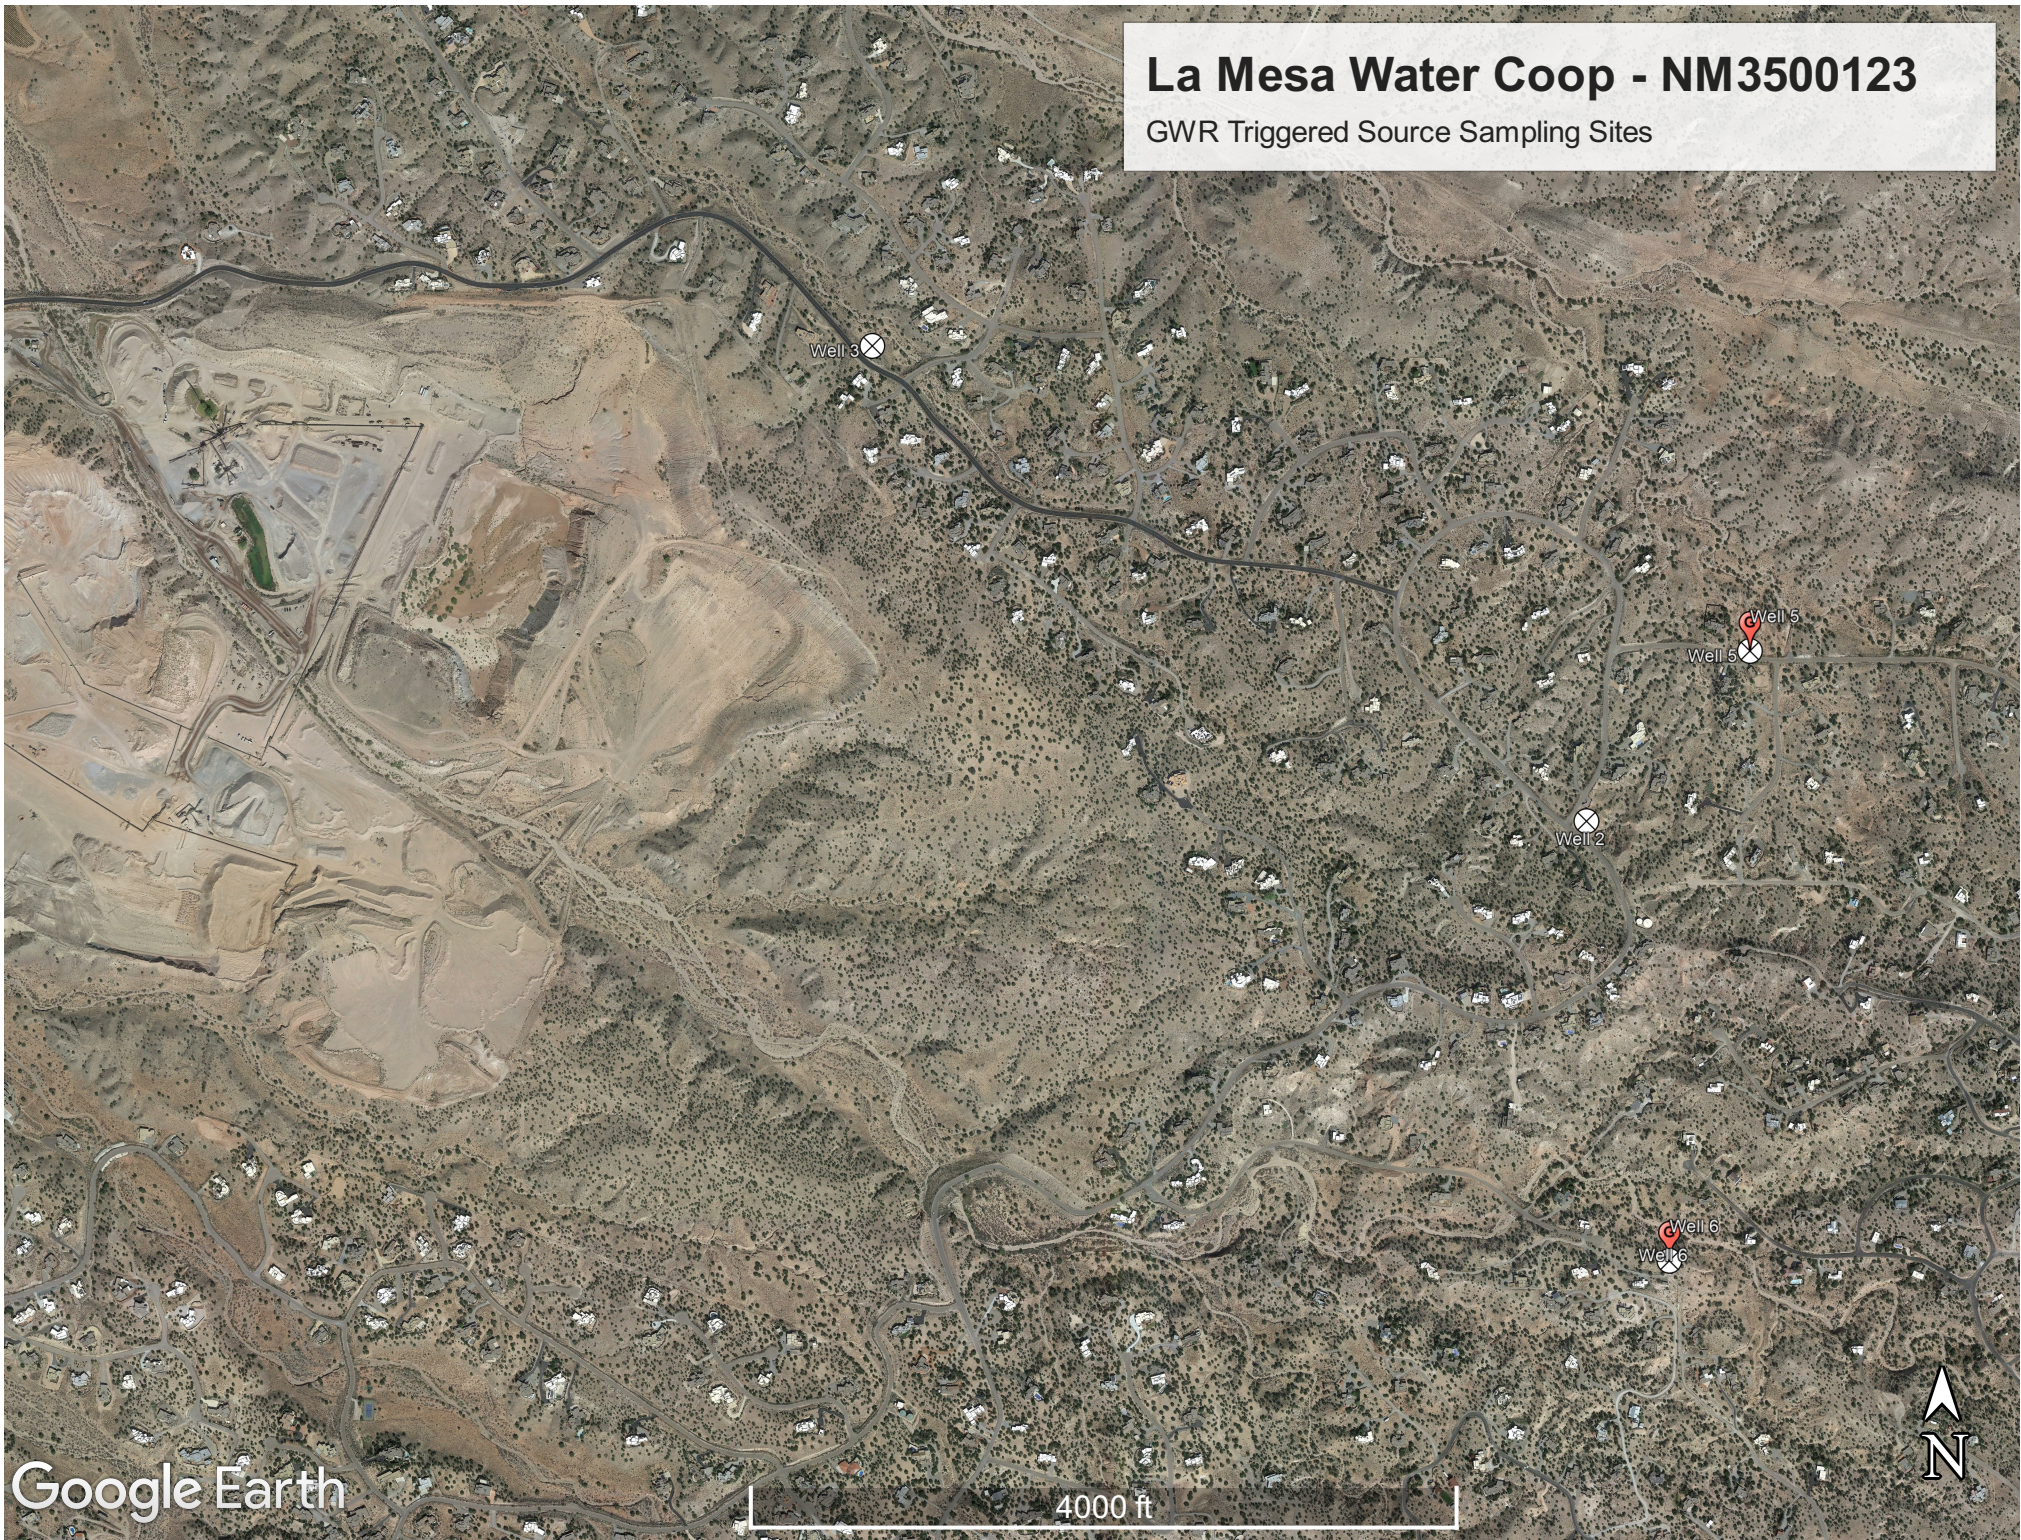

La Mesa Water Coop - NM3500123

GWR Triggered Source Sampling Sites

Google Earth

4000 ft